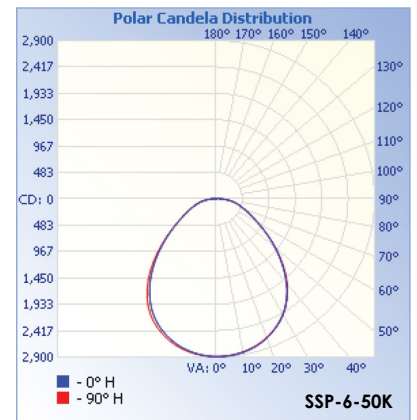

DIMENSIONS

LUMEN PACKAGES

Based on 4000K CCT. Other CCT available.

MODEL	LUMENS	INPUT WATTS	Lm/W
SSP-2-40K	3,580	28	128
SSP-3-40K	4,000	32	125
SSP-4-40K	5,100	42	123
SSP-5-40K	6,410	53	121
SSP-6-40K	7,580	64	119

PERFORMANCE

ORDERING LOGIC

SSP	-	-	-	PD	-	-	-			
SERIES	-	WATTAGE	-	COLOR TEMP	-	LENS	-	MOUNTING	-	OPTIONS***
SSP		2=28W 3=32W 4=42W 5=53W 6=64W		30K=3000K 35K=3500K 40K=4000K 50K=5000K		PD=Polycarbonate Diffused		SM=Surface Mount PM=Pendant Mount HM=Hook Mount		DME=Daylight/Motion Sensor EMB10=10w Battery P5=L5-15p plug P6=L6-15p plug P7=L7-15p plug