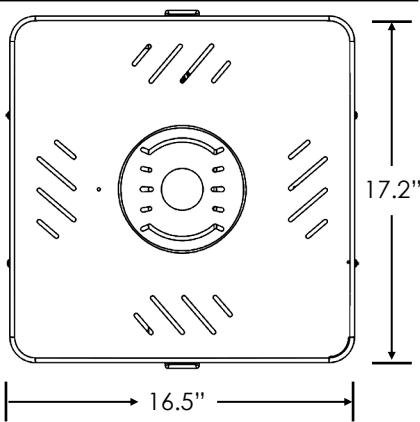

Type:	
Project:	

FEATURES

- Wet location rated
- Vandal resistant polycarbonate lens
- Low profile housing with integral driver
- Soft diffuse lighting
- Up to 128 lm/W
- Black powder coat finish is standard
- 5 Year warranty
- Designed and assembled in the U.S.A.
- 0-10v Dimming is standard
- Available in 120-277v only

DIMENSIONS

LUMEN PACKAGES

Based on 4000K CCT. Other CCT available.

MODEL	LUMENS	INPUT WATTS	Lm/W
SSP-2-40K	3,580	28	128
SSP-3-40K	4,000	32	125
SSP-4-40K	5,100	42	123
SSP-5-40K	6,410	53	121
SSP-6-40K	7,580	64	119

PERFORMANCE

ORDERING LOGIC

SSP	-	-	-	PD	-	-	-			
SERIES	-	WATTAGE	-	COLOR TEMP	-	LENS	-	MOUNTING	-	OPTIONS***
SSP		2=28W 3=32W 4=42W 5=53W 6=64W		30K=3000K 35K=3500K 40K=4000K 50K=5000K		PD=Polycarbonate Diffused		SM=Surface Mount PM=Pendant Mount HM=Hook Mount		DME=Daylight/Motion Sensor EMB10=10w Battery P5=L5-15p plug P6=L6-15p plug P7=L7-15p plug